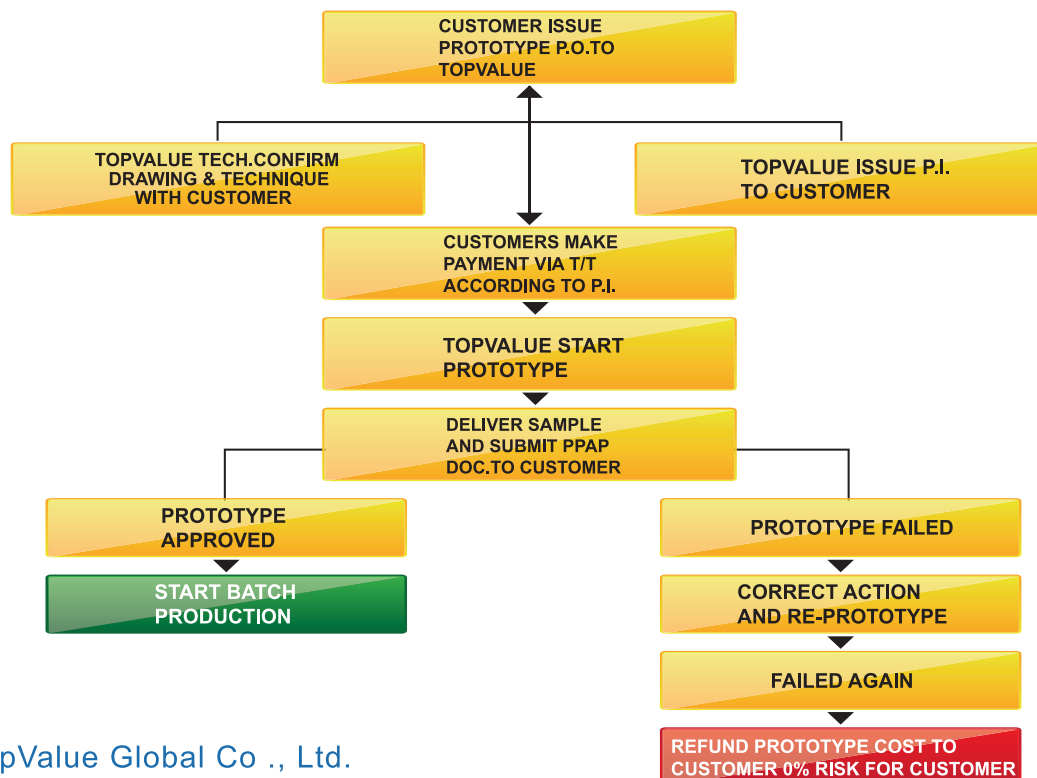

TOPVALUE QUOTATION FLOW

TOPVALUE PROTOTYPE DEVELOPMENT FLOW

Beijing TopValue Global Co., Ltd.

A-1023 Wanda Plaza, No. 60 Xinhua West Street, Tongzhou District, Beijing 101149 China.

Tel: +86 10 8599 9236 / 8599 9217 / 8599 9137 Fax: +86 10 8575 1702