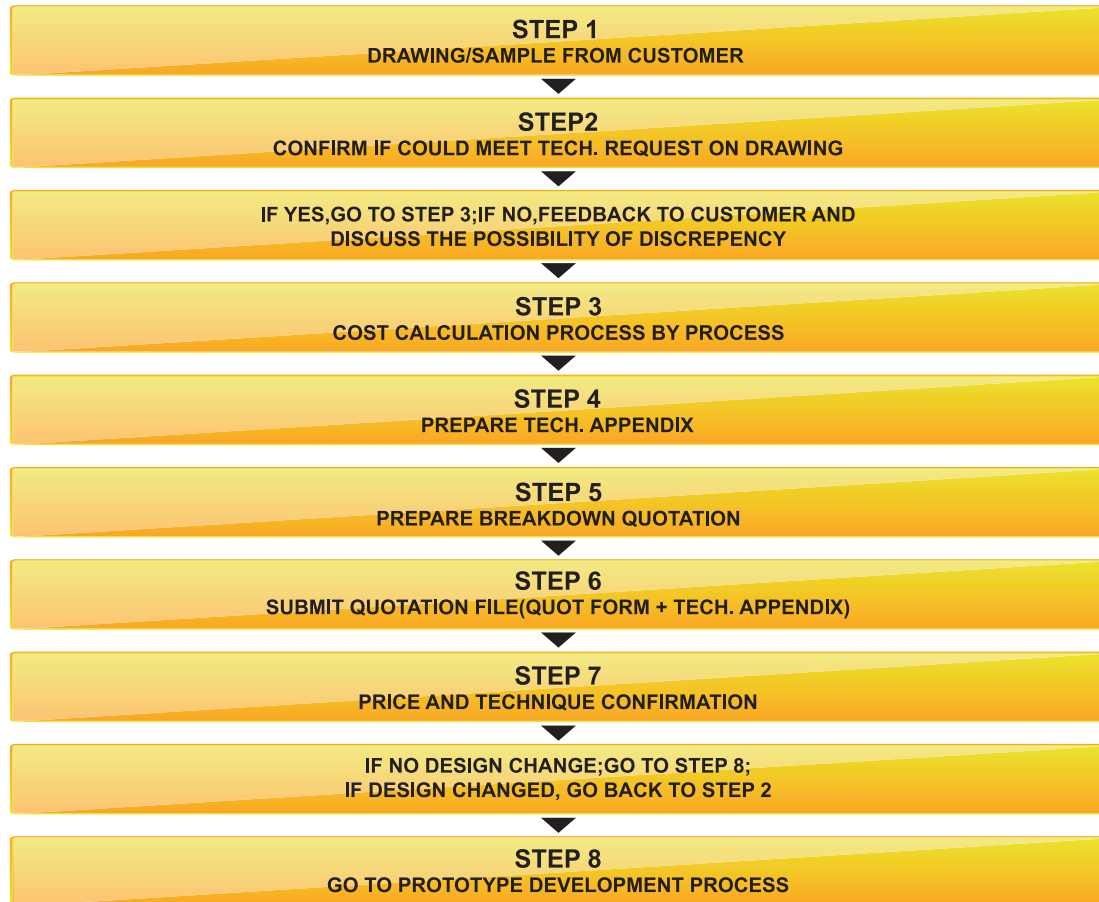

TOPVALUE QUOTATION FLOW

TOPVALUE PROTOTYPE DEVELOPMENT FLOW

Beijing TopValue Global Co., Ltd.

A-1023 Wanda Plaza, No. 60 Xinhua West Street, Tongzhou District, Beijing 101149 China.

Tel: +86 10 8599 9236 / 8599 9217 / 8599 9137 Fax: +86 10 8575 1702